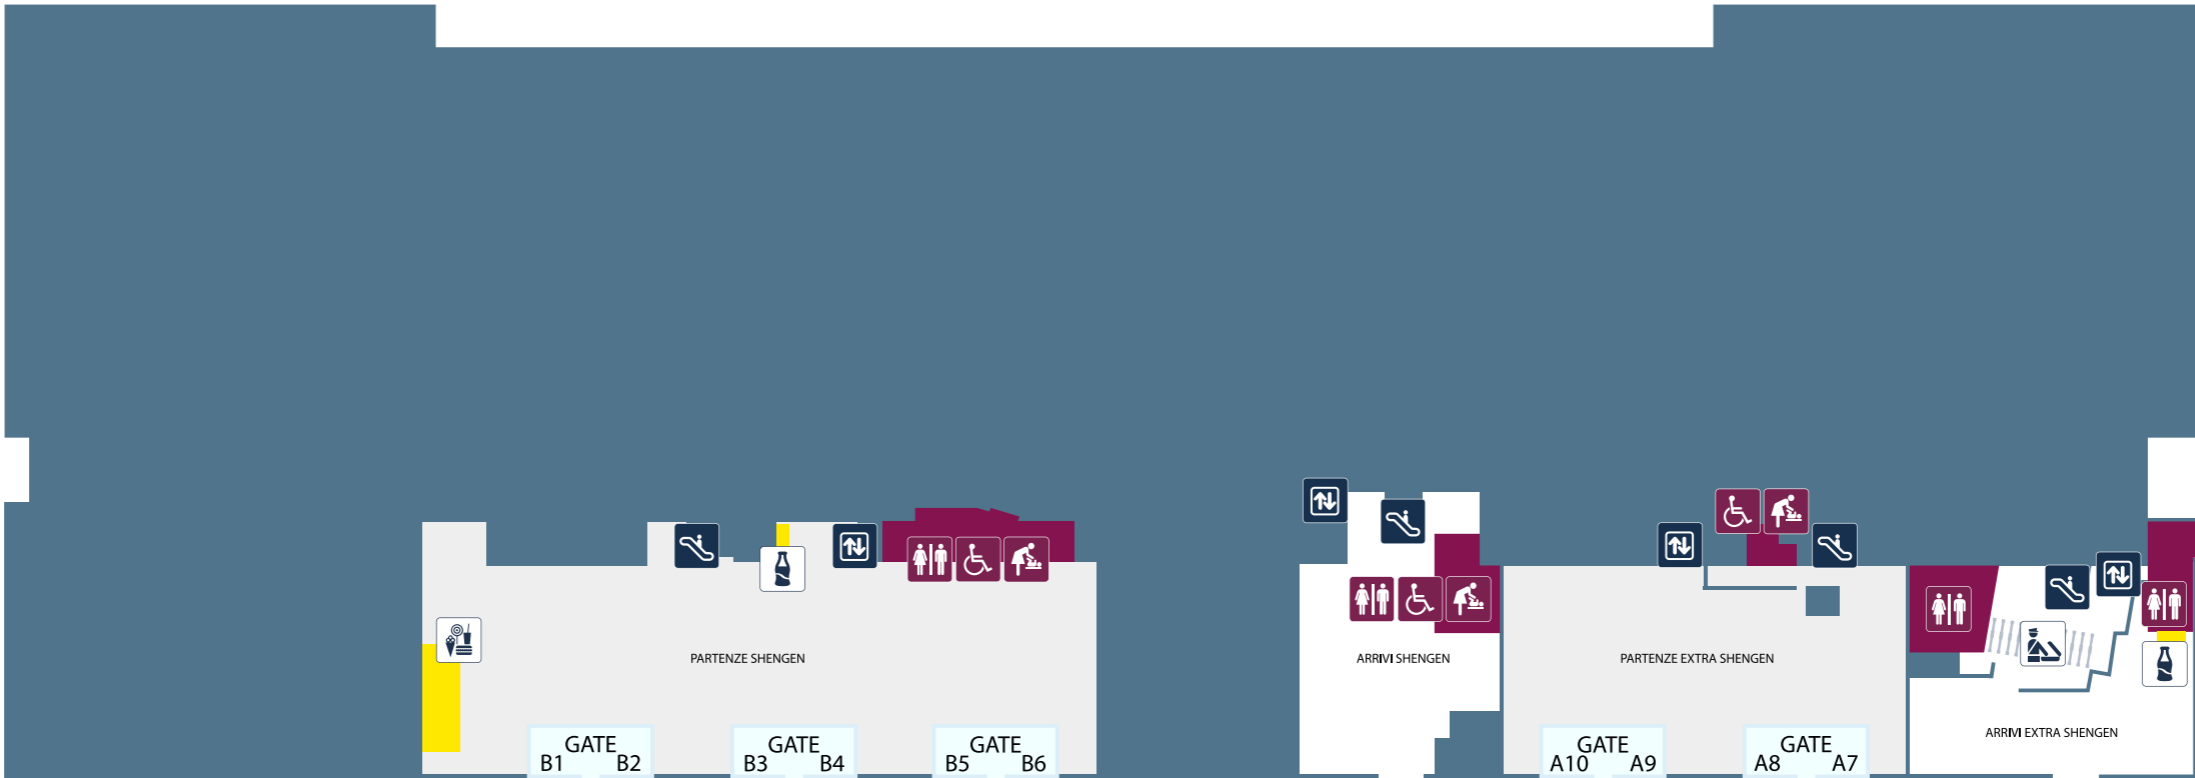

PIANO SEMINTERRATO

GATE A1